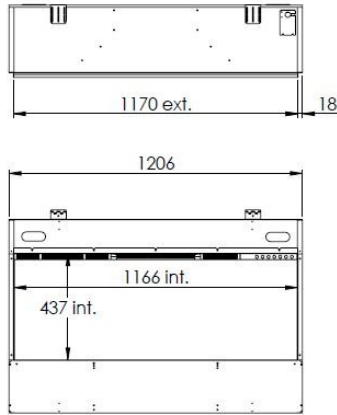

PRESTIGE 1200/1700/2200

Overall dimensions

Prestige 1200