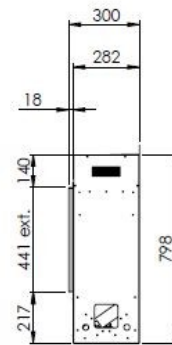

Prestige 1700