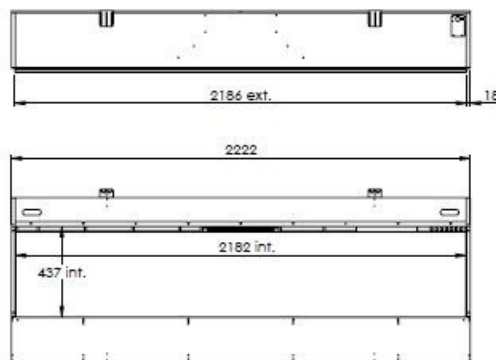

Prestige 2200

GlammFire

Glammfire, Lda.
Zona Industrial da Lagoa, Lote G1
4950-850 CORTES - MONÇÃO
PORTUGAL

Tel(+351) 251 654 800
Fax(+351) 251 654 801
info@glammfire.com
www.glammfire.com

PT17130-B