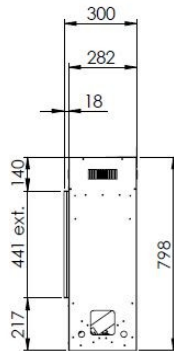

Prestige 1700