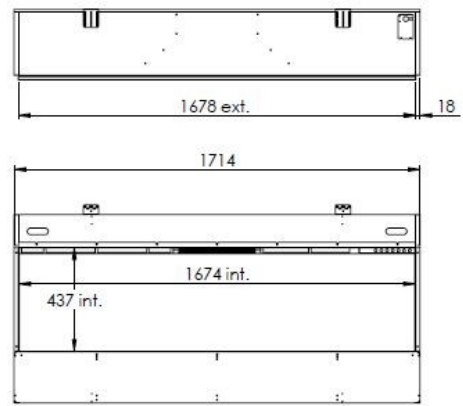

Prestige 1700