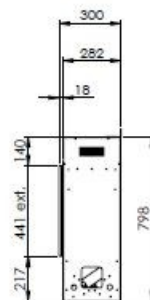

Prestige 2200