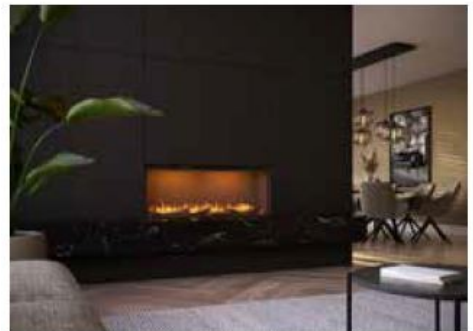

With an extremely small installation depth, this fireplace can beautify any space, bringing warmth and luxury to your fingertips. Experience the freedom to create a captivating ambience in any location as the Prestige fireplace redefines versatility. Embrace the Prestige and embrace a world of exquisite comfort and style.

glamm
fire

PRESTIGE 1200/1700/2200

Functionalities

- Unique three-dimensional fire image
- Adjustable multi-colour top lighting and flame color
- Energy efficiency, 0% emissions, 100% fire image
- No flue gas discharge required
- Installation can be done almost anywhere, low installation depth
- Patented Confort\$aver heating system (max. 2kW)
- Ease of end use; manually, with remote control or app
- Perfect for use on a Cinewall, for example
- Available in 3 widths, up to over 2 meters of fire image