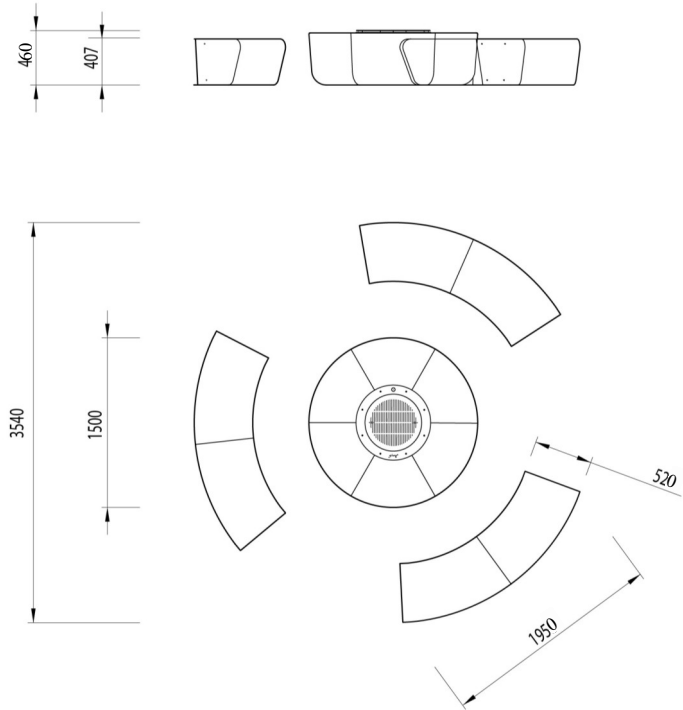

Option Gas

Fuel // Propane / Butane / Natural

Ignition mode// Remote control

Consumption // Propane gas/Butane gas· 860–2300 g/h/Gás natural·1,4-3,7 g/h

Power // 5–20 kW

Supply pressure // Propane/Butane: 37.0 mbar - Natural gas: 20.0 mbar

Gas connection // 3/8" G / Ø 12mm (ISO 7-1/EN 10226-1)

Gas combination control - Approvals // Gas Appliances Directive 2009/142/CE
DIN EN298 / DIN EN126 / DIN EN13611

Accessories // Protection cover · included

Barbecue mitt · included

Combustion zone decorative stones · optional
(white/black decorative marble stones (3 kg))

Fuel compartment cover in black lacquered steel · optional

Fuel compartment cover in brushed stainless steel · optional

High temperature resistant round glass · optional

Wi-Fi Box · optional

Option Bioethanol

Burner I // 2 liters (liquid bioethanol)

Power // 2,7 kW

Accessories // High temperature resistant round glass 2 for Burner I · included
High temperature resistant round glass 1 for Burner I · optional

Option Crea7ion EVOPlus Fire Round

Burner // 10 L (liquid bioethanol)

Power // 2-4 Kw

Ignition mode // Remote control

Accessories // Protection cover · included

Barbecue mitt · included

High temperature resistant round glass 2 for burner

Crea7ionEVOPlus Fire Round · included

High temperature resistant round glass 1 for burner

Crea7ionEVOPlus Fire Round · optional

General Dimensions