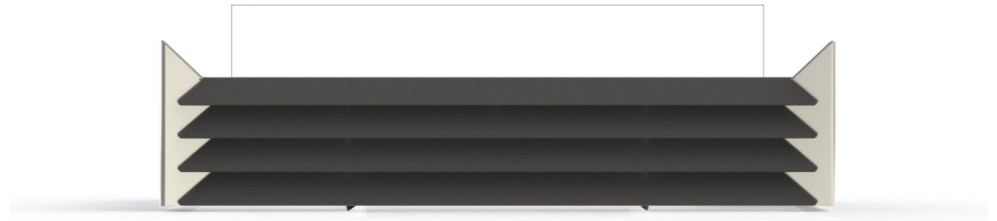

GlammFire

York EVO Plus

FINISHINGS

01 | Black fine texture metallic / Brushed stainless steel