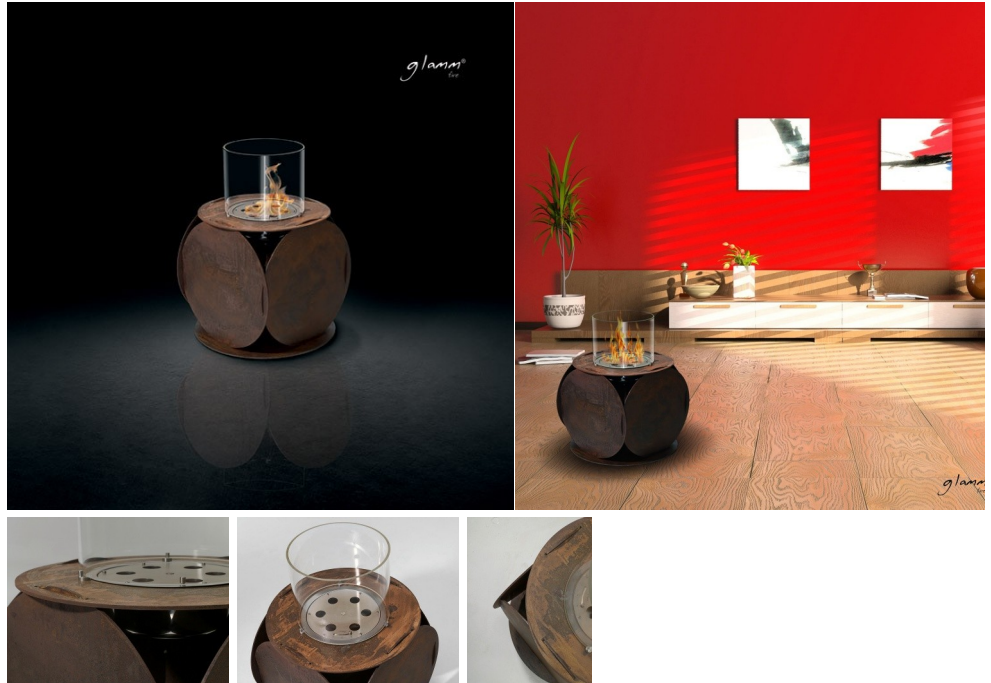

# Lira

Fire Wonderland 

Materials//

Lira /rusted corten steel

Inspired by the secularity of ancient coins, Lira is a model with strong aesthetic component. Compact and extremely flexible, this model was designed to beautify the magic of your space.  
Revitalize your indoor garden.

Dimensions// 760 h x 705 Ø mm

29,9" h x 27,8" Ø

Weight// 52 kg | 114,6 lbs

Accessories// - -

Protection// temperature resistant glass

Packing Dimensions// 690 h x 670 w x 730 d mm

470 h x 445 w x 445 d mm/ Glass and Burner

Total Weight// 71,7 kg

14,21 kg/ Glass and Burner

Burner 1// 2 litres (liquid bioethanol)

Power// 2,70 kW

Burning time// Position min. 2 litres/ 6h

Position max. 2 litres/ 4h

GlamFire

Recuperadores Pachinha Lda.  
Zona Industrial da Lagoa, Lote G1  
4950-850 CORTES - MONÇÃO  
PORTUGAL