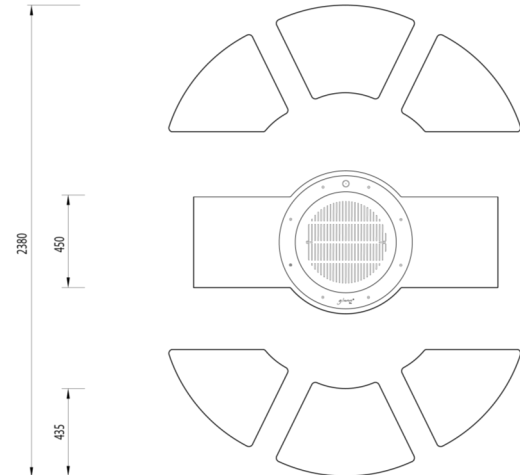

Option gas

Fuel // Propane/ Butane /Natural

Ignition mode// Remote control

Consumption // Propane gas/ Butane gas · 860–2300 g/h/ Natural gas · 1,4-3,7 m3/h

Power // 5—20 kW

Supply Pressure // Propane/Butane: 37.0 mbar - Natural: 20.0 mbar

Gas combination control - Approvals // Gas Appliances Directive 2009/142/CE
DIN EN298 / DIN EN126 / DIN EN13611

Accessories // Protection cover · included

Barbecue mitt · included

Combustion zone decorative stones · optional
(white/black decorative marble stones (3 kg))

Fuel compartment cover in black lacquered steel · optional

Fuel compartment cover in brushed stainless steel · optional

High temperature resistant round glass · optional

Wi-Fi Box · optional

Option Bioethanol

Burner I // 2 liters (liquid bioethanol)

Power // 2,7 kW

Accessories // High temperature resistant round glass 2 for Burner I · included
High temperature resistant round glass 1 for Burner I · optional

Option Crea7ion EVOPlus Fire Round

Burner // 10 L (liquid bioethanol)

Power // 2-4 Kw

Ignition mode // Remote control

Accessories // Protection cover · included

Barbecue mitt · included

High temperature resistant round glass 2 for burner Crea7ionEVOPlus

Fire Round · included

High temperature resistant round glass 1 for burner Crea7ionEVOPlus

Fire Round · optional

Geral dimensions