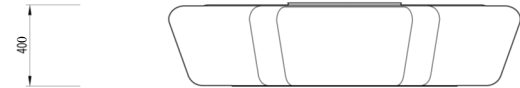

Option gas

Fuel // Propane/ Butane /Natural

Ignition mode// Remote control

Consumption // Propane gas/ Butane gas · 860–2300 g/h/ Natural gas · 1,4-3,7 m3/h

Power // 5—20 kW

Supply Pressure // Propane/Butane: 37.0 mbar - Natural: 20.0 mbar

Gas combination control - Approvals // Gas Appliances Directive 2009/142/CE
DIN EN298 / DIN EN126 / DIN EN13611

Accessories // Protection cover · included

Barbecue mitt · included

Combustion zone decorative stones · optional
(white/black decorative marble stones (3 kg))

Fuel compartment cover in black lacquered steel · optional

Fuel compartment cover in brushed stainless steel · optional

High temperature resistant round glass · optional

Wi-Fi Box · optional

Option Bioethanol

Burner I // 2 liters (liquid bioethanol)

Power // 2,7 kW

Accessories // High temperature resistant round glass 2 for Burner I · included
High temperature resistant round glass 1 for Burner I · optional

Option Crea7ion EVOPlus Fire Round

Burner // 10 L (liquid bioethanol)

Power // 2-4 Kw

Ignition mode // Remote control

Accessories // Protection cover · included

Barbecue mitt · included

High temperature resistant round glass 2 for burner Crea7ionEVOPlus

Fire Round · included

High temperature resistant round glass 1 for burner Crea7ionEVOPlus

Fire Round · optional

Geral dimensions