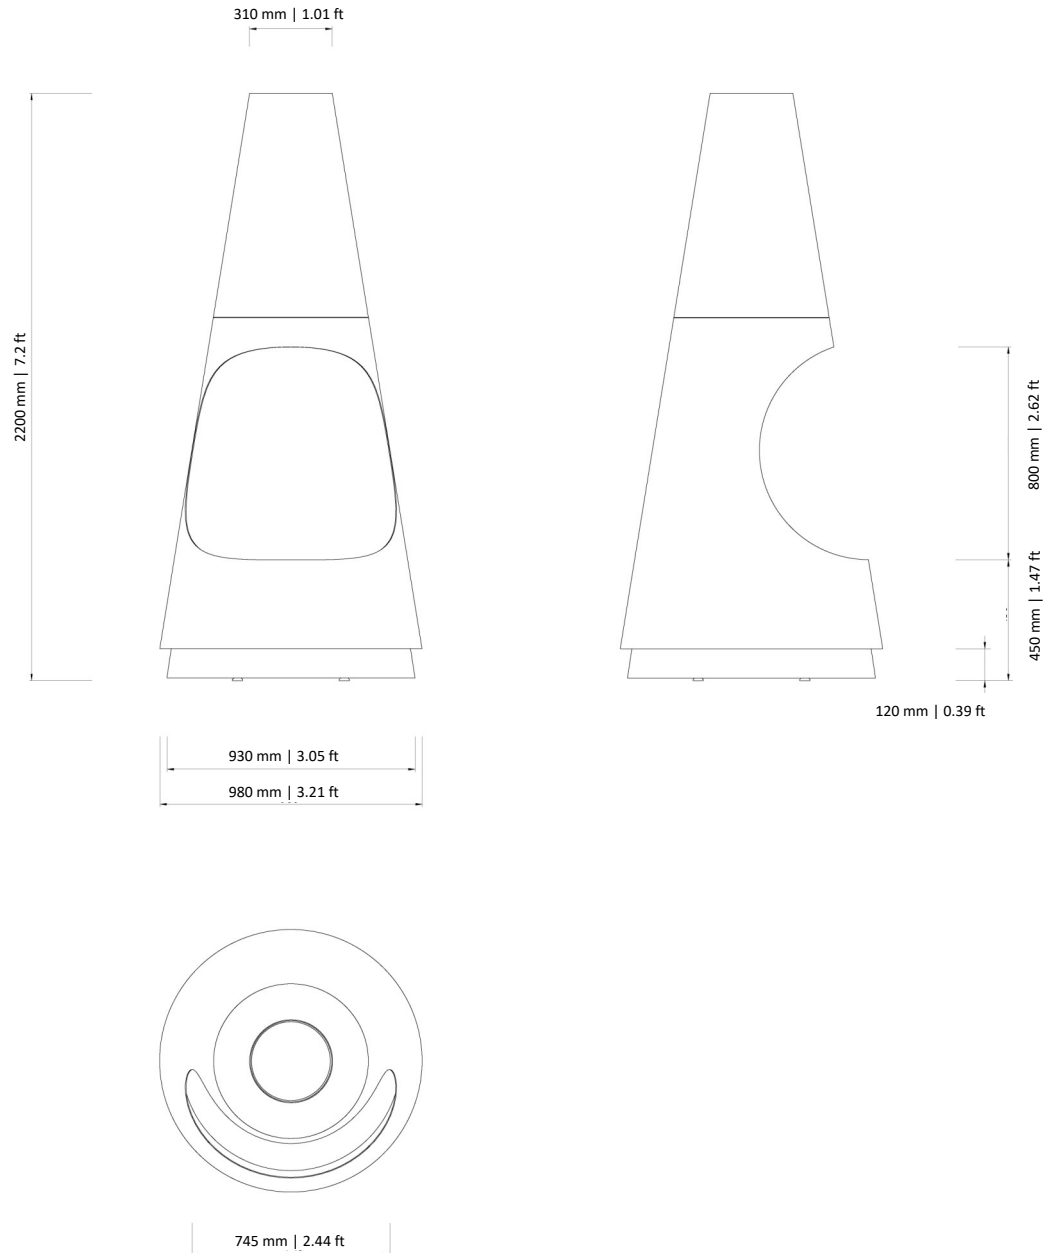

GlammFire

Archimedes

General Dimensions

GlammFire

Recuperadores Pachinha Lda.
Zona Industrial da Lagoa, Lote G1
4950-850 CORTES - MONÇÃO
PORTUGAL

Tel(+351) 251 654 800
Fax(+351) 251 654 801
info@glammfire.com
www.glammfire.com

PT13302-C

glamm®
fire