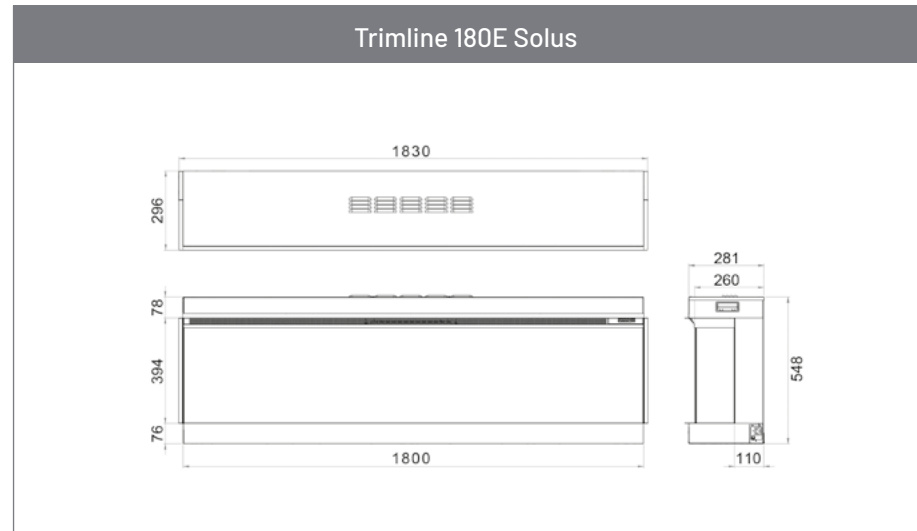

Front, Panoramic, Corner models

PRODUCT DIMENSIONS

All dimensions are in millimetres.

Quality

The Solus Collection is built on nearly 70 years of experience in the fireplace industry. Using traditional skills alongside modern design methods to create unique, high quality stylish and functional products.