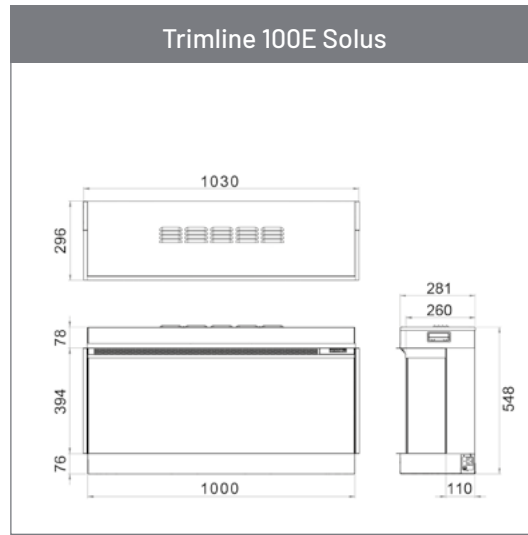

Front, Panoramic, Corner models

PRODUCT DIMENSIONS

All dimensions are in millimetres.

Quality

The Solus Collection is built on nearly 70 years of experience in the fireplace industry. Using traditional skills alongside modern design methods to create unique, high quality stylish and functional products.