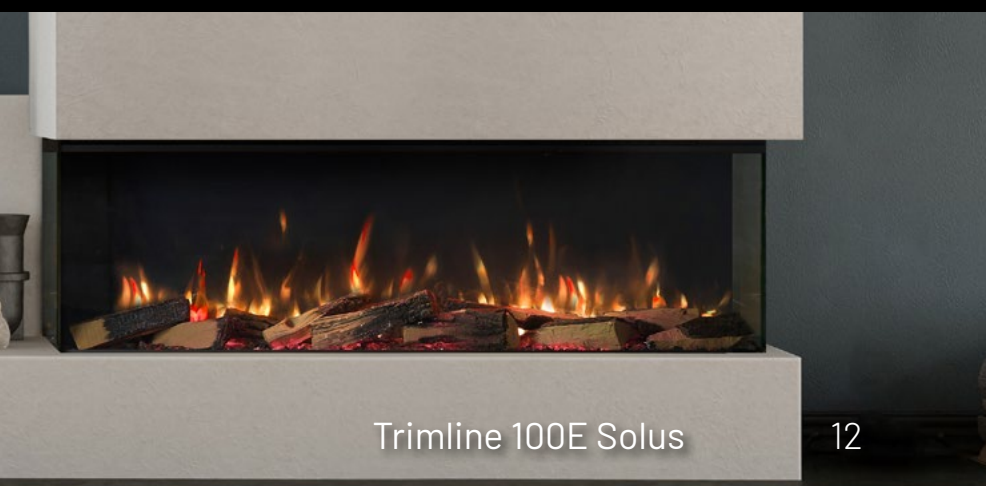

Trimline 75E Solus 8

Trimline 100E Solus 12