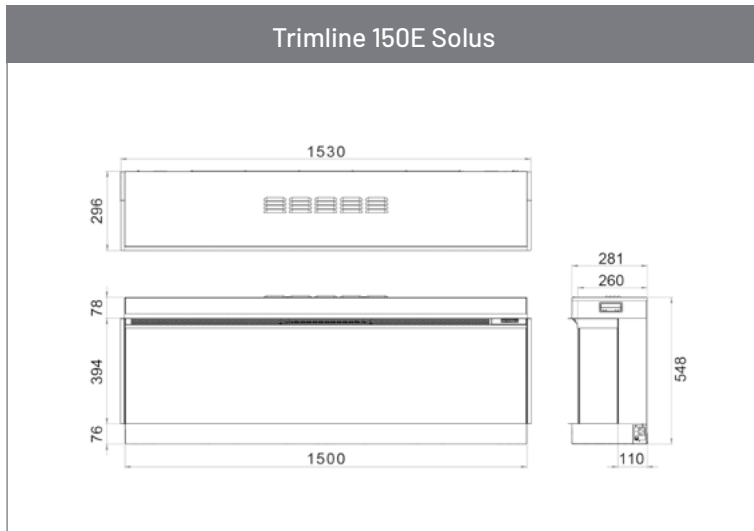

Front, Panoramic, Corner models

PRODUCT DIMENSIONS

All dimensions are in millimetres.

Quality

The Solus Collection is built on nearly 70 years of experience in the fireplace industry. Using traditional skills alongside modern design methods to create unique, high quality stylish and functional products.