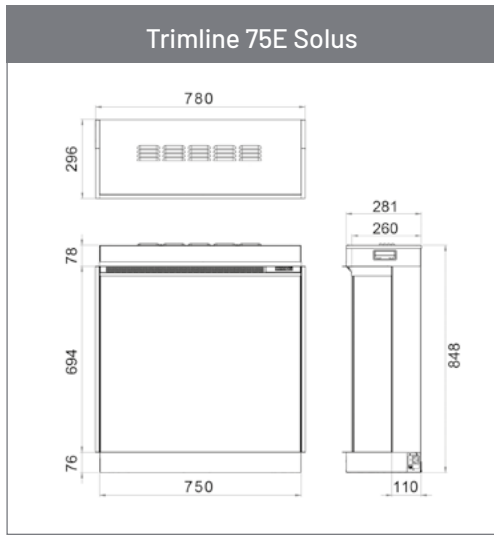

Front, Panoramic, Corner models

PRODUCT DIMENSIONS

All dimensions are in millimetres.

Quality

The Solus Collection is built on nearly 70 years of experience in the fireplace industry. Using traditional skills alongside modern design methods to create unique, high quality stylish and functional products.