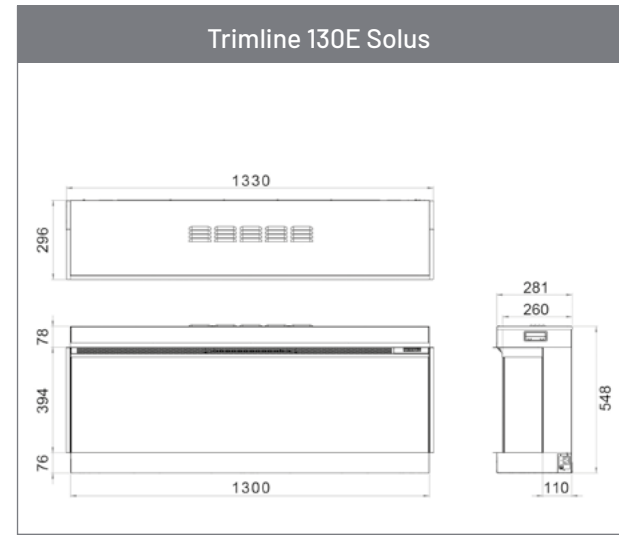

Front, Panoramic, Corner models

PRODUCT DIMENSIONS

All dimensions are in millimetres.

Quality

The Solus Collection is built on nearly 70 years of experience in the fireplace industry. Using traditional skills alongside modern design methods to create unique, high quality stylish and functional products.