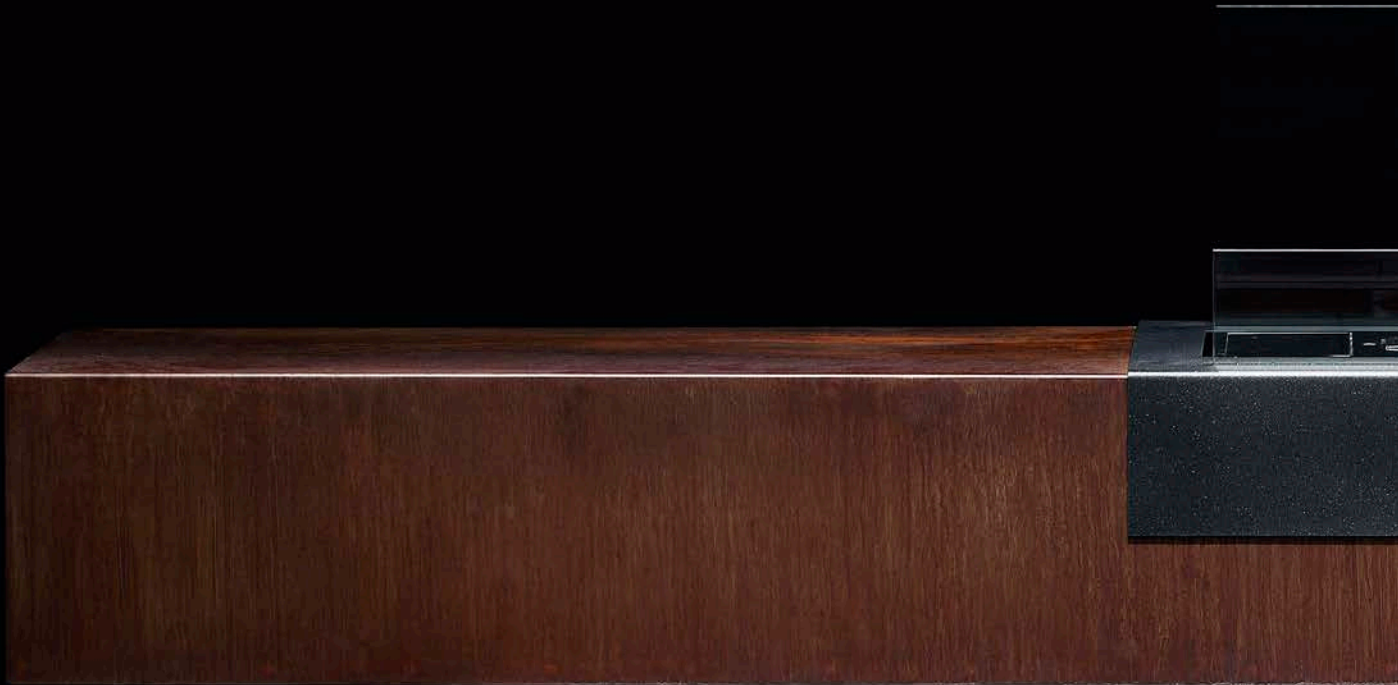

Loft shows a linear fireplace in a rusted corten steel finishing with an automatic fire line.

Dimensions

2500 w x 428 d x 613 h mm

Autonomy

5-6 hours

For more technical information and options available, please consult **page 111**.