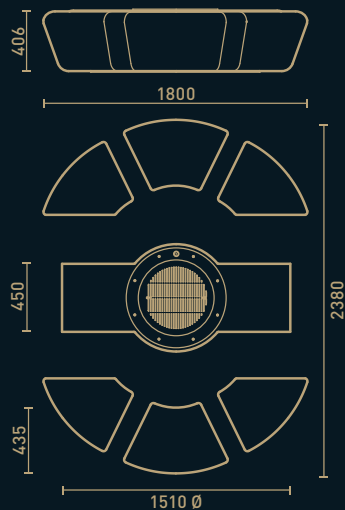

Finishings

Lacquered steel
Rusted corten steel

Dimensions

1510 Ø x 406 h mm

Weight

164 kg

Combustion zone

Materials

Operetta

Fire pit

Materials

Steel or corten steel

Finishings

Lacquered steel
Rusted corten steel
Varnished corten steel

Dimensions

1066 Ø x 419 h mm