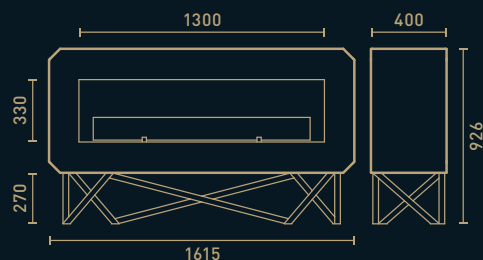

Autonomy

5-6 hours