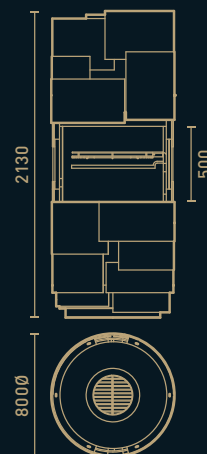

La Bohème

Barbecue

Materials

AISI 316 stainless steel

Finishings

Brushed AISI 316 stainless steel
Black lacquered steel AISI 316 stainless steel
More finishings available upon request

Weight

400-500 kg

Accessories

Ash vacuum cleaner · included
Protection cover · included
Barbecue mitt · included
Cooking grill · included
Black tempered glass · optional

Option charcoal

Dimensions

2500 w x 660 d x 1457 h mm

Option charcoal grill + gas hob

Dimensions

2995 w x 660 d x 1457 h mm

Option gas grill + oven

Dimensions

3077 w x 660 d x 1457 h mm

Option gas grill + oven + gas hob

Dimensions

3387 w x 660 d x 1457 h mm

Intermezzo

Barbecue

Materials

Steel or corten steel
AISI 316 stainless steel

Finishings

Lacquered steel
Rusted corten steel
Varnished corten steel

Dimensions

800 Ø x 2130 h mm

Weight

334 kg

Accessories

Ash vacuum cleaner · included
Protection cover · included
Barbecue mitt · included
Cooking grill · included
Sauce stray · optional

Combustion zone

Materials

AISI 316 stainless steel

Finishings

Brushed AISI 316 stainless steel

Fuel

Firewood / Charcoal