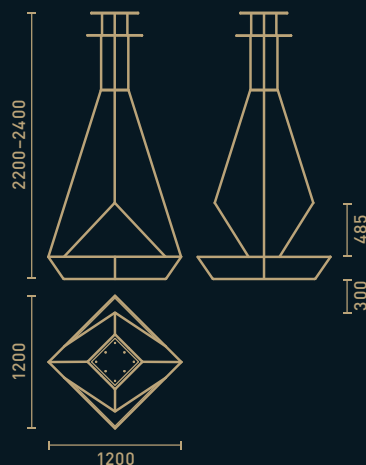

Thales

Fireplace

Materials

Steel

Finishings

Black lacquered steel

Black lacquered steel with golden inside · optional

Dimensions

1100 Ø x 2500-2700 h mm

to 2500-2700 mm of ceiling height

Weight

235 kg

Accessories

High temperature resistant glass · included

Combustion zone

Model

Crea7tionEVOPlus Fire Round

Finishings

Black titanium-coated brushed stainless steel

Black titanium-coated polished stainless steel · optional

Fuel

Bioethanol

Tank

10 L (liquid bioethanol)

Power

2-4 kW

Autonomy

15-25 hours

Eudoxus

Fireplace

Materials

Steel

Finishings

Black lacquered steel

Dimensions

1200 w x 1200 d x 2200-2400 h mm

to 2500-2700 mm of ceiling height

Weight

184 kg

Combustion zone

Model

Crea7tionEVOPlus Fire Line 400

Finishings

Black titanium-coated brushed stainless steel

Black titanium-coated polished stainless steel · optional

Fuel

Bioethanol

Tank

3 L (liquid bioethanol)

Power

2,25 kW

Autonomy

6-8 hours