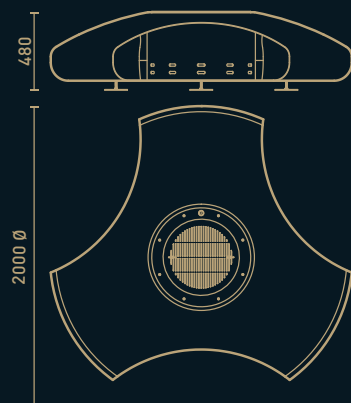

Burner Crea7tionEVOPlus Fire Round

Tank · 10 L (liquid bioethanol)
Power · 2-4 kW

Ignition mode

Remote control

Accessories

Protection cover · included
Barbecue mitt · included
High temperature resistant round glass · included