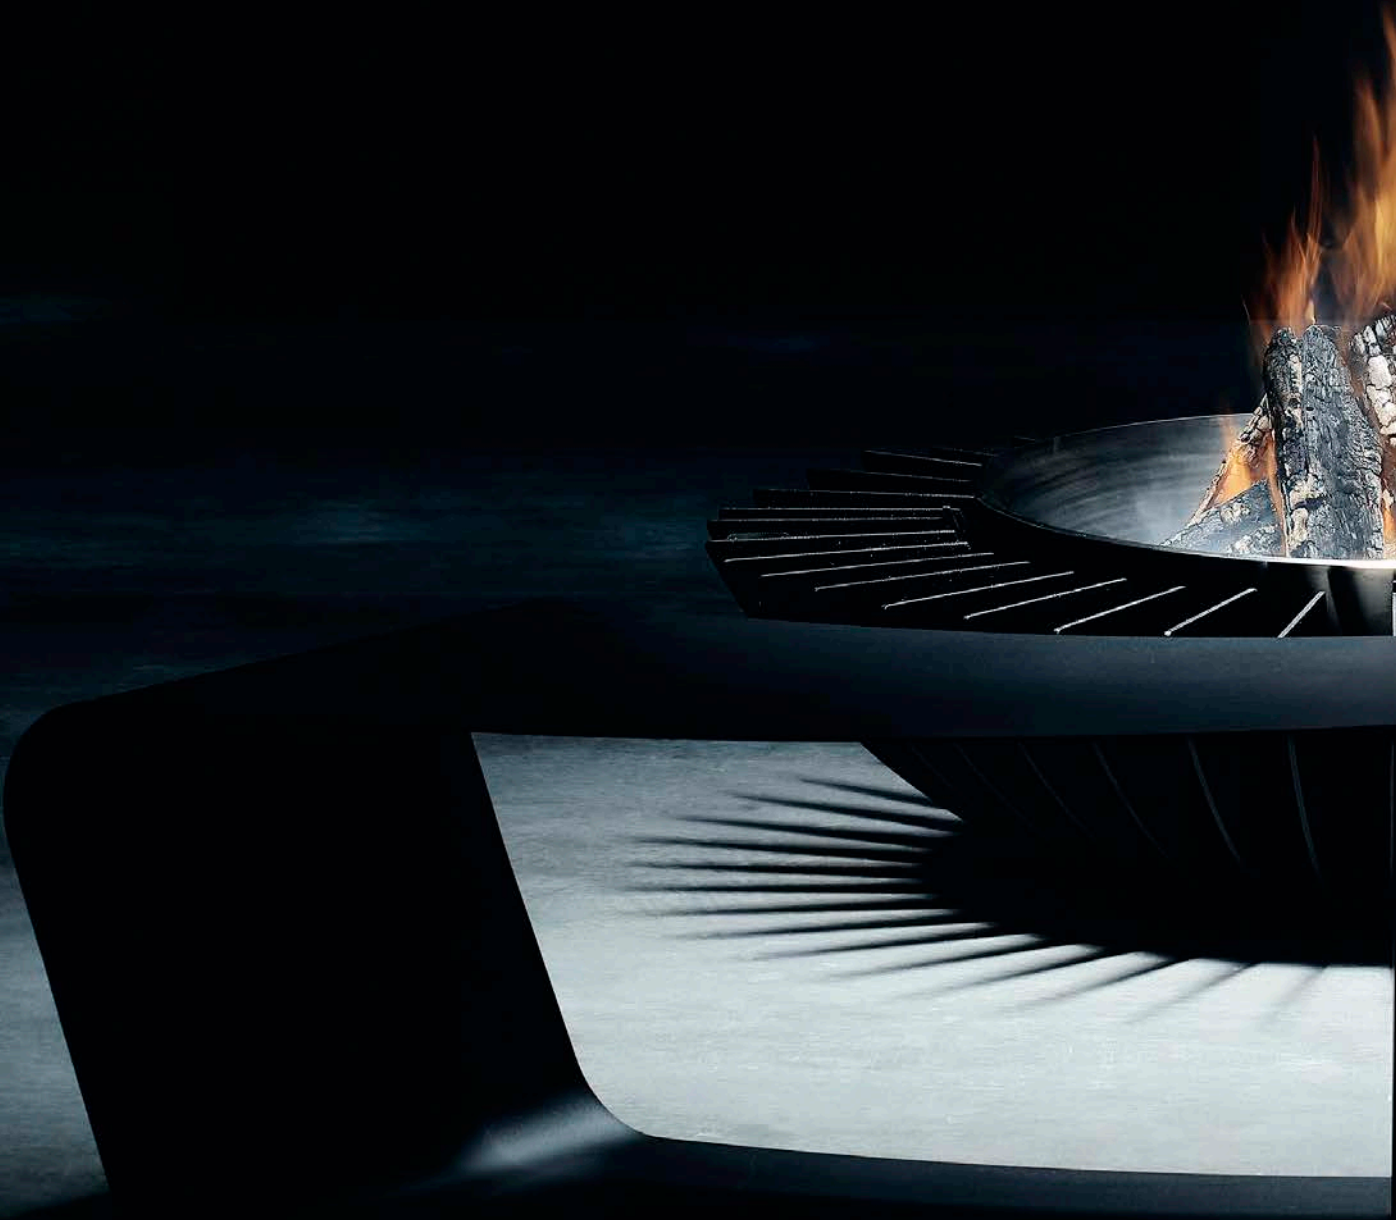

Outdoor

52 — Glamm Fire