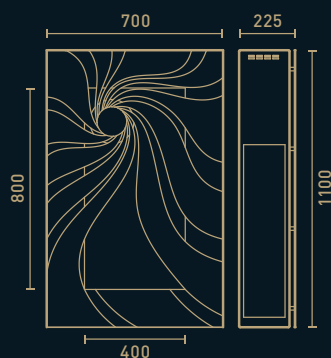

Hypnosz

Fireplace

Materials

Steel or corten steel

Finishings

Lacquered steel
Rusted corten steel
Varnished corten steel

Dimensions

700 w x 225 d x 1100 h mm

Weight

88 kg

Recommended minimum area

9 sqm

Combustion zone

Length

250 mm

Materials

Black ceramic-coated brushed stainless steel

Fuel

Bioethanol

Ignition mode

Remote control and display

Tank

3 L (liquid bioethanol)

Power

1,4 kW

Autonomy

7-8 hours