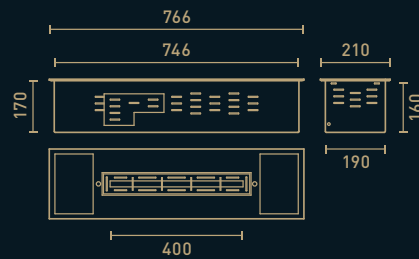

Crea7ionEVOPlus Fire Lines

Automatic fire line

Materials

Stainless steel

Finishings

Brushed stainless steel
Black titanium-coated brushed stainless steel
Polished stainless steel · optional
Black titanium-coated polished stainless steel · optional
White lacquered stainless steel · optional

Combustion zone

Materials

Black ceramic coated brushed stainless steel

Dimensions

Customizable in various sizes from 400 to 2400mm

Fuel

Bioethanol

Ignition mode

Remote control and display

Tank

3 L, 5 L, 8 L and 10 L (liquid bioethanol)

Filling system

Local filling system · included
Automatic displaced filling system · optional

Crea7ionEVOPlus 400 Fire Line

Model	Dimensions (mm)	Weight (kg)	Power (kW)	Autonomy (hours)		Tank (L)	Recommended min. area (sqm)	
				min.	max.			
400	Model	766 w x 210 d x 160 h	21	2	6	8	3	15
	Built in hole	746 w x 190 d x >170 h						
600	Model	955 w x 210 d x 160 h	23,5	3,4	4	5	3	21
	Built in hole	930 w x 190 d x >170 h						
800	Model	1166 w x 210 d x 160 h	29	4,5	5	6	5	29
	Built in hole	1146 w x 190 d x >170 h						
1200	Model	1566 w x 210 d x 160 h	42	6,75	3	4	5	44
	Built in hole	1546 w x 190 d x >170 h						
1600	Model	1966 w x 210 d x 160 h	51	9	4	5,5	8	59
	Built in hole	1946 w x 190 d x >170 h						
2000	Model	2366 w x 210 d x 160 h	64	15	4	6	10	96
	Built in hole	2346 w x 190 d x >170 h						
2400	Model	2766 w x 210 d x 160 h	73,5	17	3,5	5	10	110
	Built in hole	2746 w x 190 d x >170 h