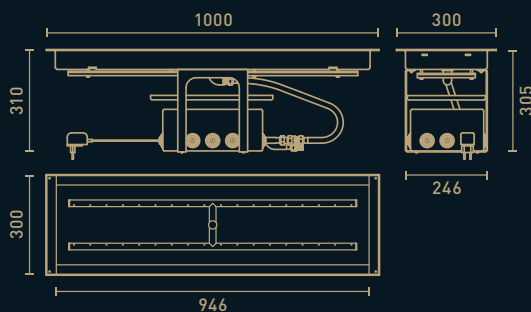

Gas combustion zone · rectangular **Kit Glamm 3D Plus 500 and 1000**

Automatic gas fire line

Materials

AISI 316 stainless steel

Finishings

Brushed AISI 316 Stainless Steel

Dimensions

From 1000 w x 300 d x 310 h mm
to 3000 w x 300 d x 310 h mm

Accessories

Combustion zone decorative stones · optional
Set of 4 high temperature resistant glass · optional

Combustion zone

Fuel

Propane gas / Butane gas / Natural gas

Ignition mode

Remote control

Type of combustion

Open

Power

19-57,6 kW

Electric fire line

Materials

Steel

Finishings

Black lacquered steel

Dimensions

Kit Glamm 3D Plus 500 · 508 w x 305 d x 230 h
Kit Glamm 3D Plus 1000 · 1017 w x 305 d x 230 h

Weight

Kit Glamm 3D Plus 500 · 14 kg
Kit Glamm 3D Plus 1000 · 26 kg

Ignition mode

Remote control

Capacity

Kit Glamm 3D Plus 500 · 1,3 L (filtered water)
Kit Glamm 3D Plus 1000 · 2,6 L (filtered water)

Voltage

220 / 240 V / 50 Hz

Autonomy

8 hours

Gas combustion zone · rectangular 1000