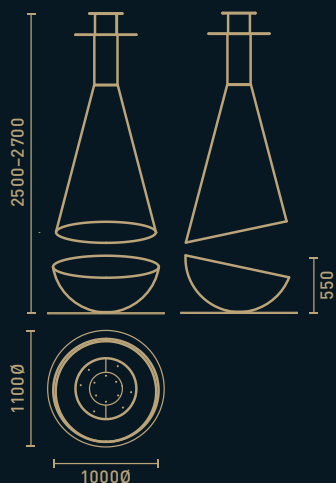

Thales

Fireplace

Materials

Steel

Finishings

Black lacquered steel

Black lacquered steel with golden inside · optional

Dimensions

1100 Ø x 2500-2700 h mm

to 2500-2700 mm of ceiling height

Weight

235 kg

Accessories

High temperature resistant glass · included

Combustion zone

Model

Crea7tionEVOPlus Fire Round

Finishings

Black titanium-coated brushed stainless steel

Black titanium-coated polished stainless steel · optional

Fuel

Bioethanol

Tank

10 L (liquid bioethanol)

Power

2-4 kW

Autonomy

15-25 hours

Eudoxus

Fireplace

Materials

Steel

Finishings

Black lacquered steel

Dimensions

1200 w x 1200 d x 2200-2400 h mm

to 2500-2700 mm of ceiling height

Weight

184 kg

Combustion zone

Model

Crea7tionEVOPlus Fire Line 400

Finishings

Black titanium-coated brushed stainless steel

Black titanium-coated polished stainless steel · optional

Fuel

Bioethanol

Tank

3 L (liquid bioethanol)

Power

2,25 kW

Autonomy

6-8 hours